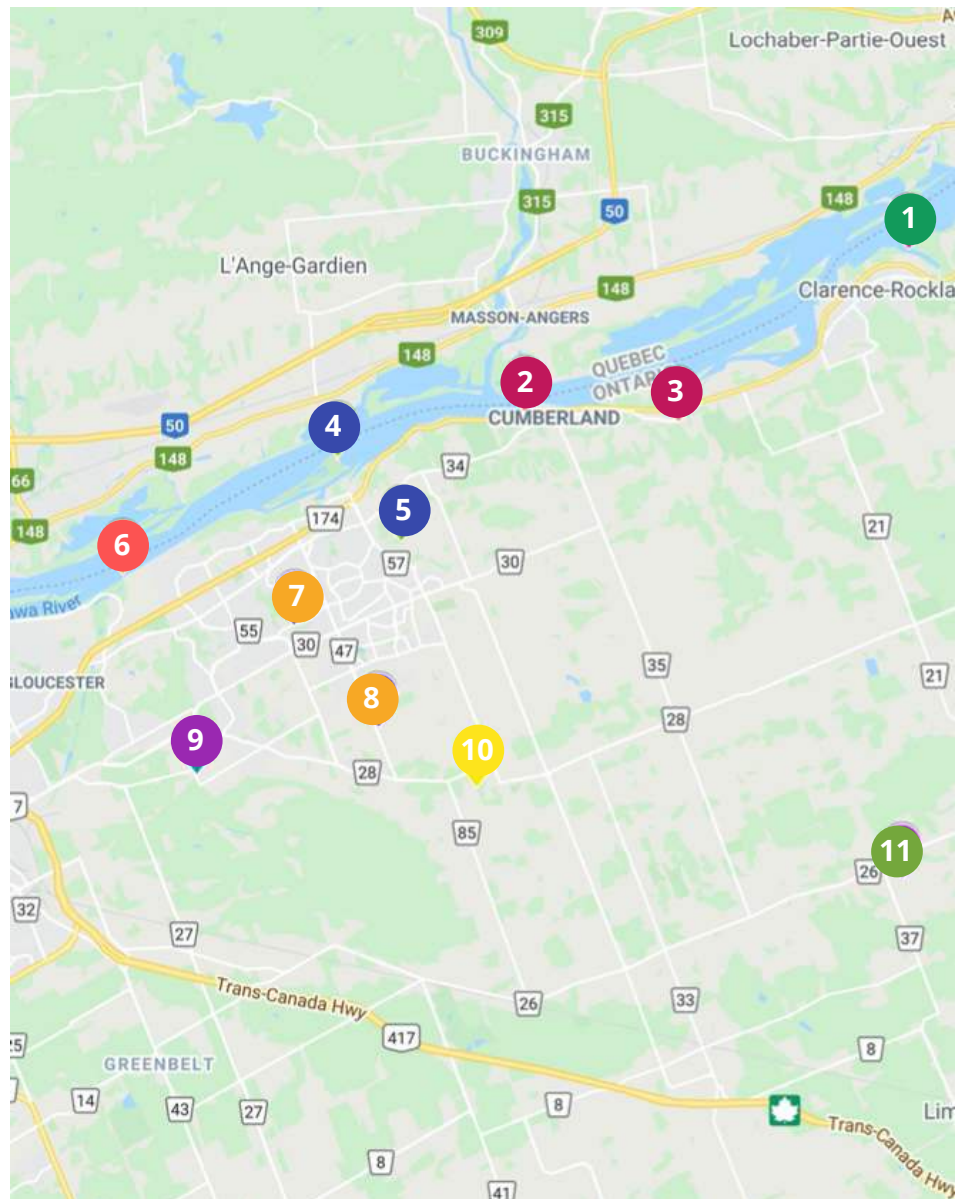

Ottawa West

Suggested locations! Find more region maps at waterrangers.ca/water-adventure

- 1 Mud Lake - Pond
- 2 Pinecrest Creek - East Inlet
- 3 Ottawa River by Orchard Ave
- 4 Ottawa River -
Britannia Beach, shoreline
- 5 Ottawa River - Up stream of
Brittania beach
- 6 Ottawa River -
Belltown Dome Inlet
- 7 Centrepoint Park
- 8 Pinecrest Creek
- 9 Celebration Park - North
- 10 Westboro Beach
- 11 Ottawa River -
Inlet
- 12 Brittania Bay
- 13 Ottawa River - Andrew
Haydon park
- 14 Andrew Haydon - West
- 15 Andrew Haydon Park - East

Ottawa South

Suggested locations! Find more region maps at waterrangers.ca/water-adventure

- 1 White Horse Park
- 2 South River Drive Park
- 3 Manotick Marina
- 4 Stream near River Road
- 5 Rideau River near Summerside Drive
- 6 Rideau River on Rogers Stevens Dr
- 7 Rideau River at Long Island Marina
- 8 Stevens Creek
- 9 Rideau River near Lorne Bridge Rd
- 10 Kars Recreation Dock
- 11 Rideau River- W.A.Taylor Conservation Area
- 12 RVCA Watershed
- 13 Rideau River at Baxter Conservation Area

Ottawa East

Suggested locations! Find more region maps at waterrangers.ca/water-adventure

- 1 Clarence Creek
- 2 Quigley Creek
- 3 Beckett's Creek
- 4 Petrie Island
- 5 Cardinal Creek
- 6 Ottawa River - Downstream of Green's Creek
- 7 Bilberry Creek
- 8 McKinnons Creek near Wall Road
- 9 Green's Creek
- 10 McKinnons Creek near Meteor Ave
- 11 Larose Forest

Ottawa Central

Suggested locations! Find more region maps at waterrangers.ca/water-adventure

- 1 Ottawa River - Major's Hill Park
- 2 Rideau Canal - Under Laurier Bridge
- 3 Rideau River- Under Highway 417
- 4 Patterson's Creek - Near Rideau Canal
- 5 Rideau Canal - Upper Smyth Bridge
- 6 Brown's Inlet Pond
- 7 Rideau Canal at Bronson Ave
- 8 Dow's Lake
- 9 Rideau Canal - Heart Island Bridge
- 10 Billings Bridge
- 11 Brewer Park Pond
- 12 Vincent Massey Park
- 13 Rideau Canal- Inlet near Parks Canada Hut
- 14 Mooney's Bay