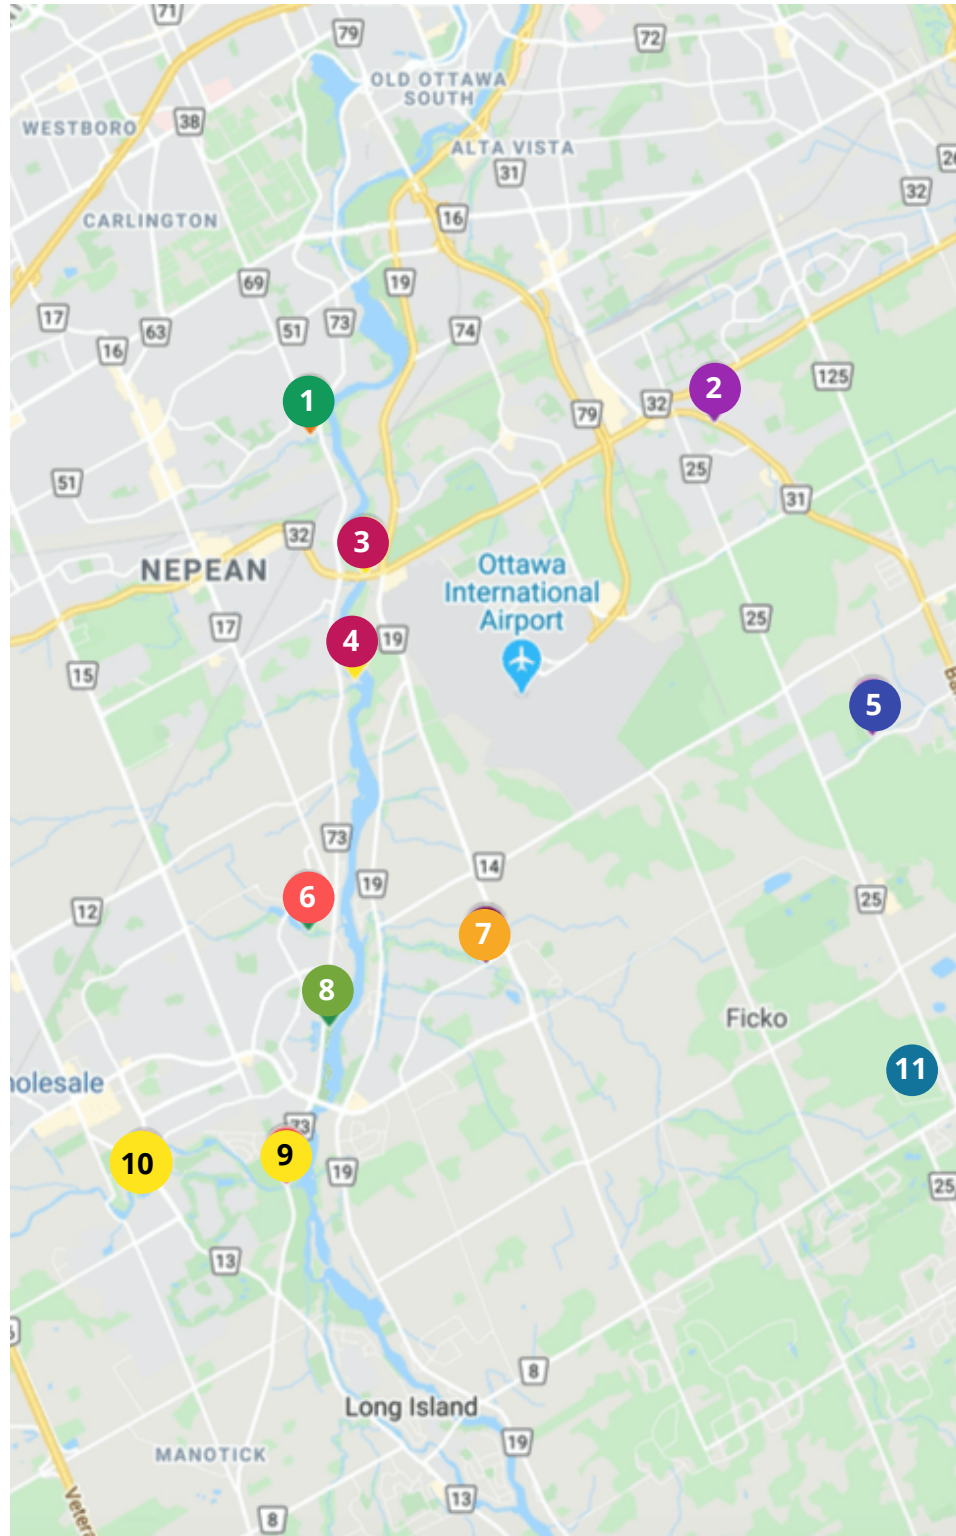

Ottawa Nepean

Suggested locations! Find more region maps at waterrangers.ca/water-adventure

1. 1 Nepean Creek - Upper East Pond by Inlet
2. 2 Sawmill Creek
3. 3 Rideau River under Hunt Club Bridge
4. 4 Black Rapid Lock
5. 5 Findlay Creek
6. 6 Barrhaven Creek
7. 7 Mosquito Creek
8. 8 Chapman Mills Conservation Area
9. 9 Jock River
10. 10 Jock River Retention Pond
11. 11 Shield's Creek